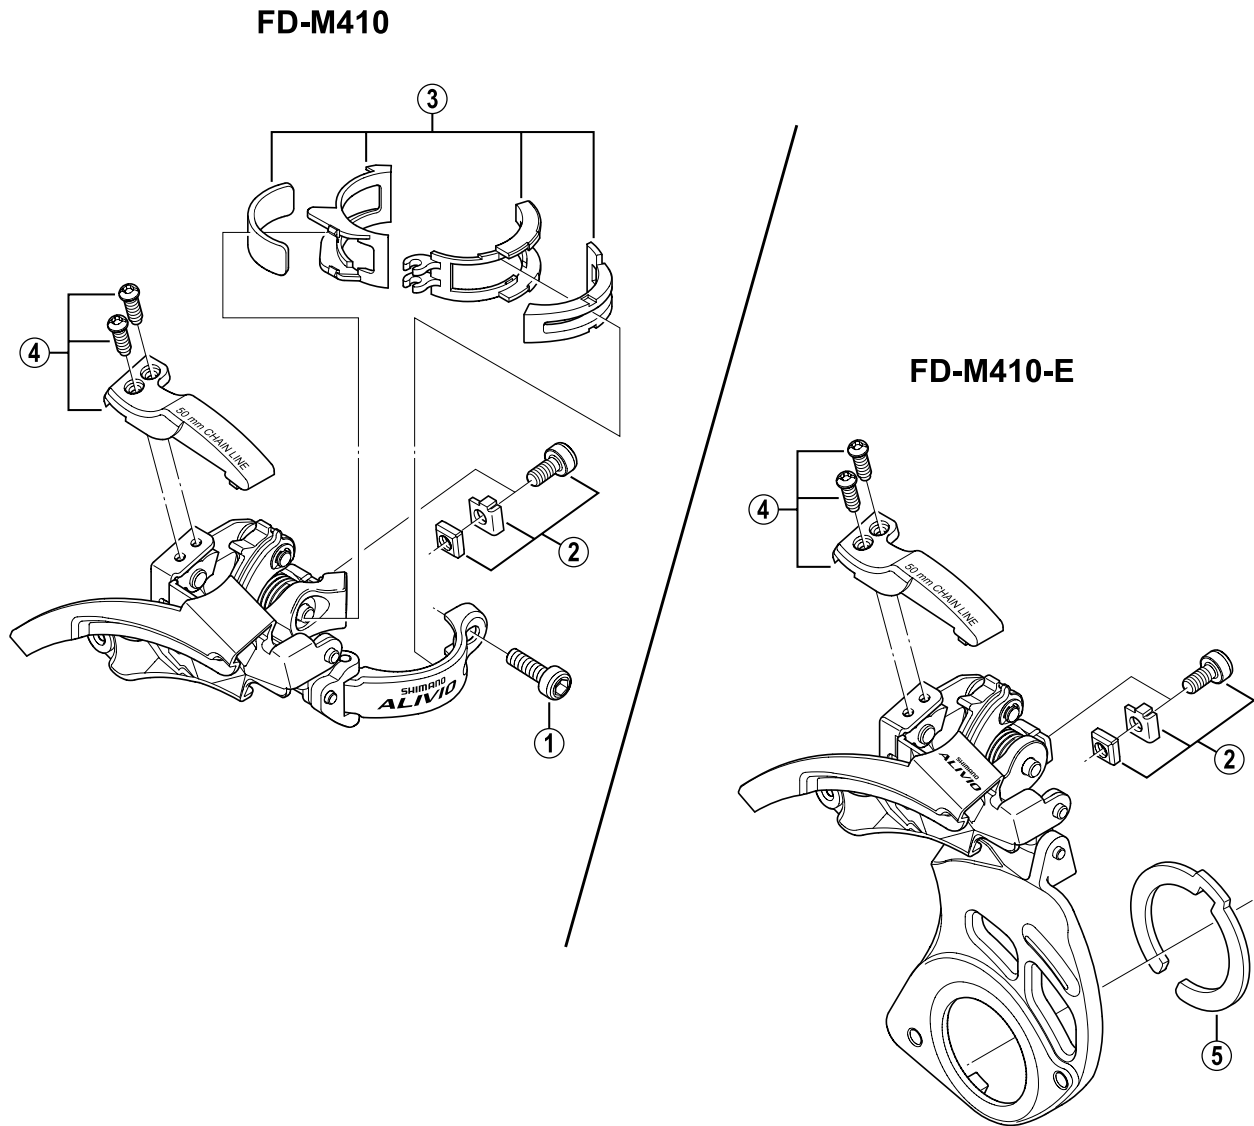

ALIVIO Top Swing Front Derailleur

FD-M410

FD-M410-E Bracket Type

ITEM NO.	SHIMANO CODE NO.	DESCRIPTION
1	Y-59L 19800	Clamp Bolt (M5 x 18.5)
2	Y-5GN98010	Cable Fixing Bolt Unit (M5 x 9.8)
3	Y-5GN98020	Clamp Band Adapter Unit for S-size / ϕ 28.6 mm (1-1/8")
	Y-5GN98030	Clamp Band Adapter Unit for M-size / ϕ 31.8 mm (1-1/4")
4	Y-5GN98040	Stroke Adjust Screws (M4 x 12) & Plate
5	Y-5GP08000	Spacer (2.5 mm) for Shell Width 68 mm